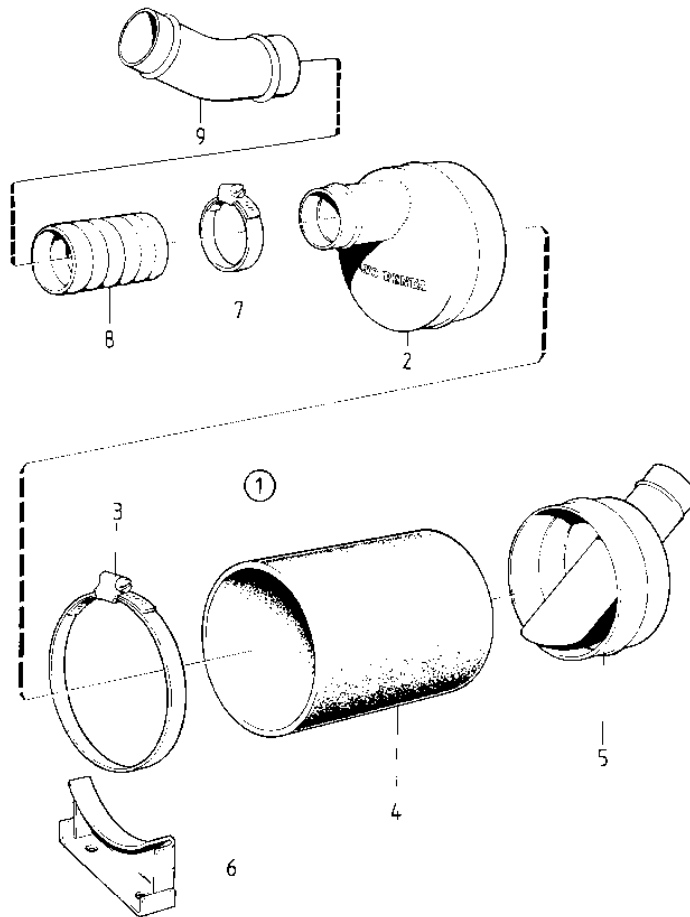

MD22L-B, MD22P-B, TMD22-B, TMD22P-C, TAMD22P-B

MD22L-B, MD22P-B, TMD22-B, TMD22P-C, TAMD22P-B

REF	PART NO.	QTY	DESCRIPTION	NOTES
1	838327	1	Muffler	
2		1	· End plate	
3	961678	4	· Hose clamp	
4	828060	1	· Hose	
5		1	· End plate	
6	828061	2	· Bracket	
7	961672	X	Clamp	
8	1140666	X	Exhaust hose	D=57mm (828465)
9	828255	1	Riser	45°
10	831781	1	Hull fitting	
11	827876	1	· Nut	
12	828695	1	· Hull fitting	
13	961673	4	· Clamp	