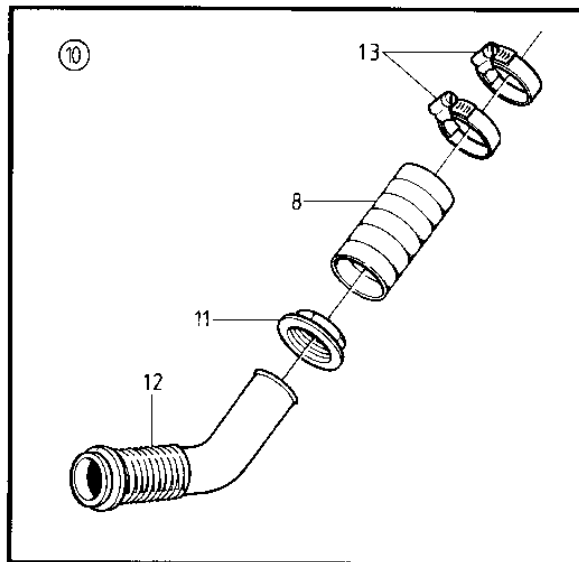

MD22L-B, MD22P-B, TMD22-B, TMD22P-C, TAMD22P-B

MD22L-B, MD22P-B, TMD22-B, TMD22P-C, TAMD22P-B

REF	PART NO.	QTY	DESCRIPTION	NOTES
1	838327	1	Muffler	
2		1	· End plate	
3	961678	4	· Hose clamp	
4	828060	1	· Hose	
5		1	· End plate	
6	828061	2	· Bracket	
7	961672	X	Clamp	
8	1140666	X	Exhaust hose	D=57mm (828465)
9	828255	1	Riser	45°
10	831781	1	Hull fitting	
11	827876	1	· Nut	
12	828695	1	· Hull fitting	
13	961673	4	· Clamp	